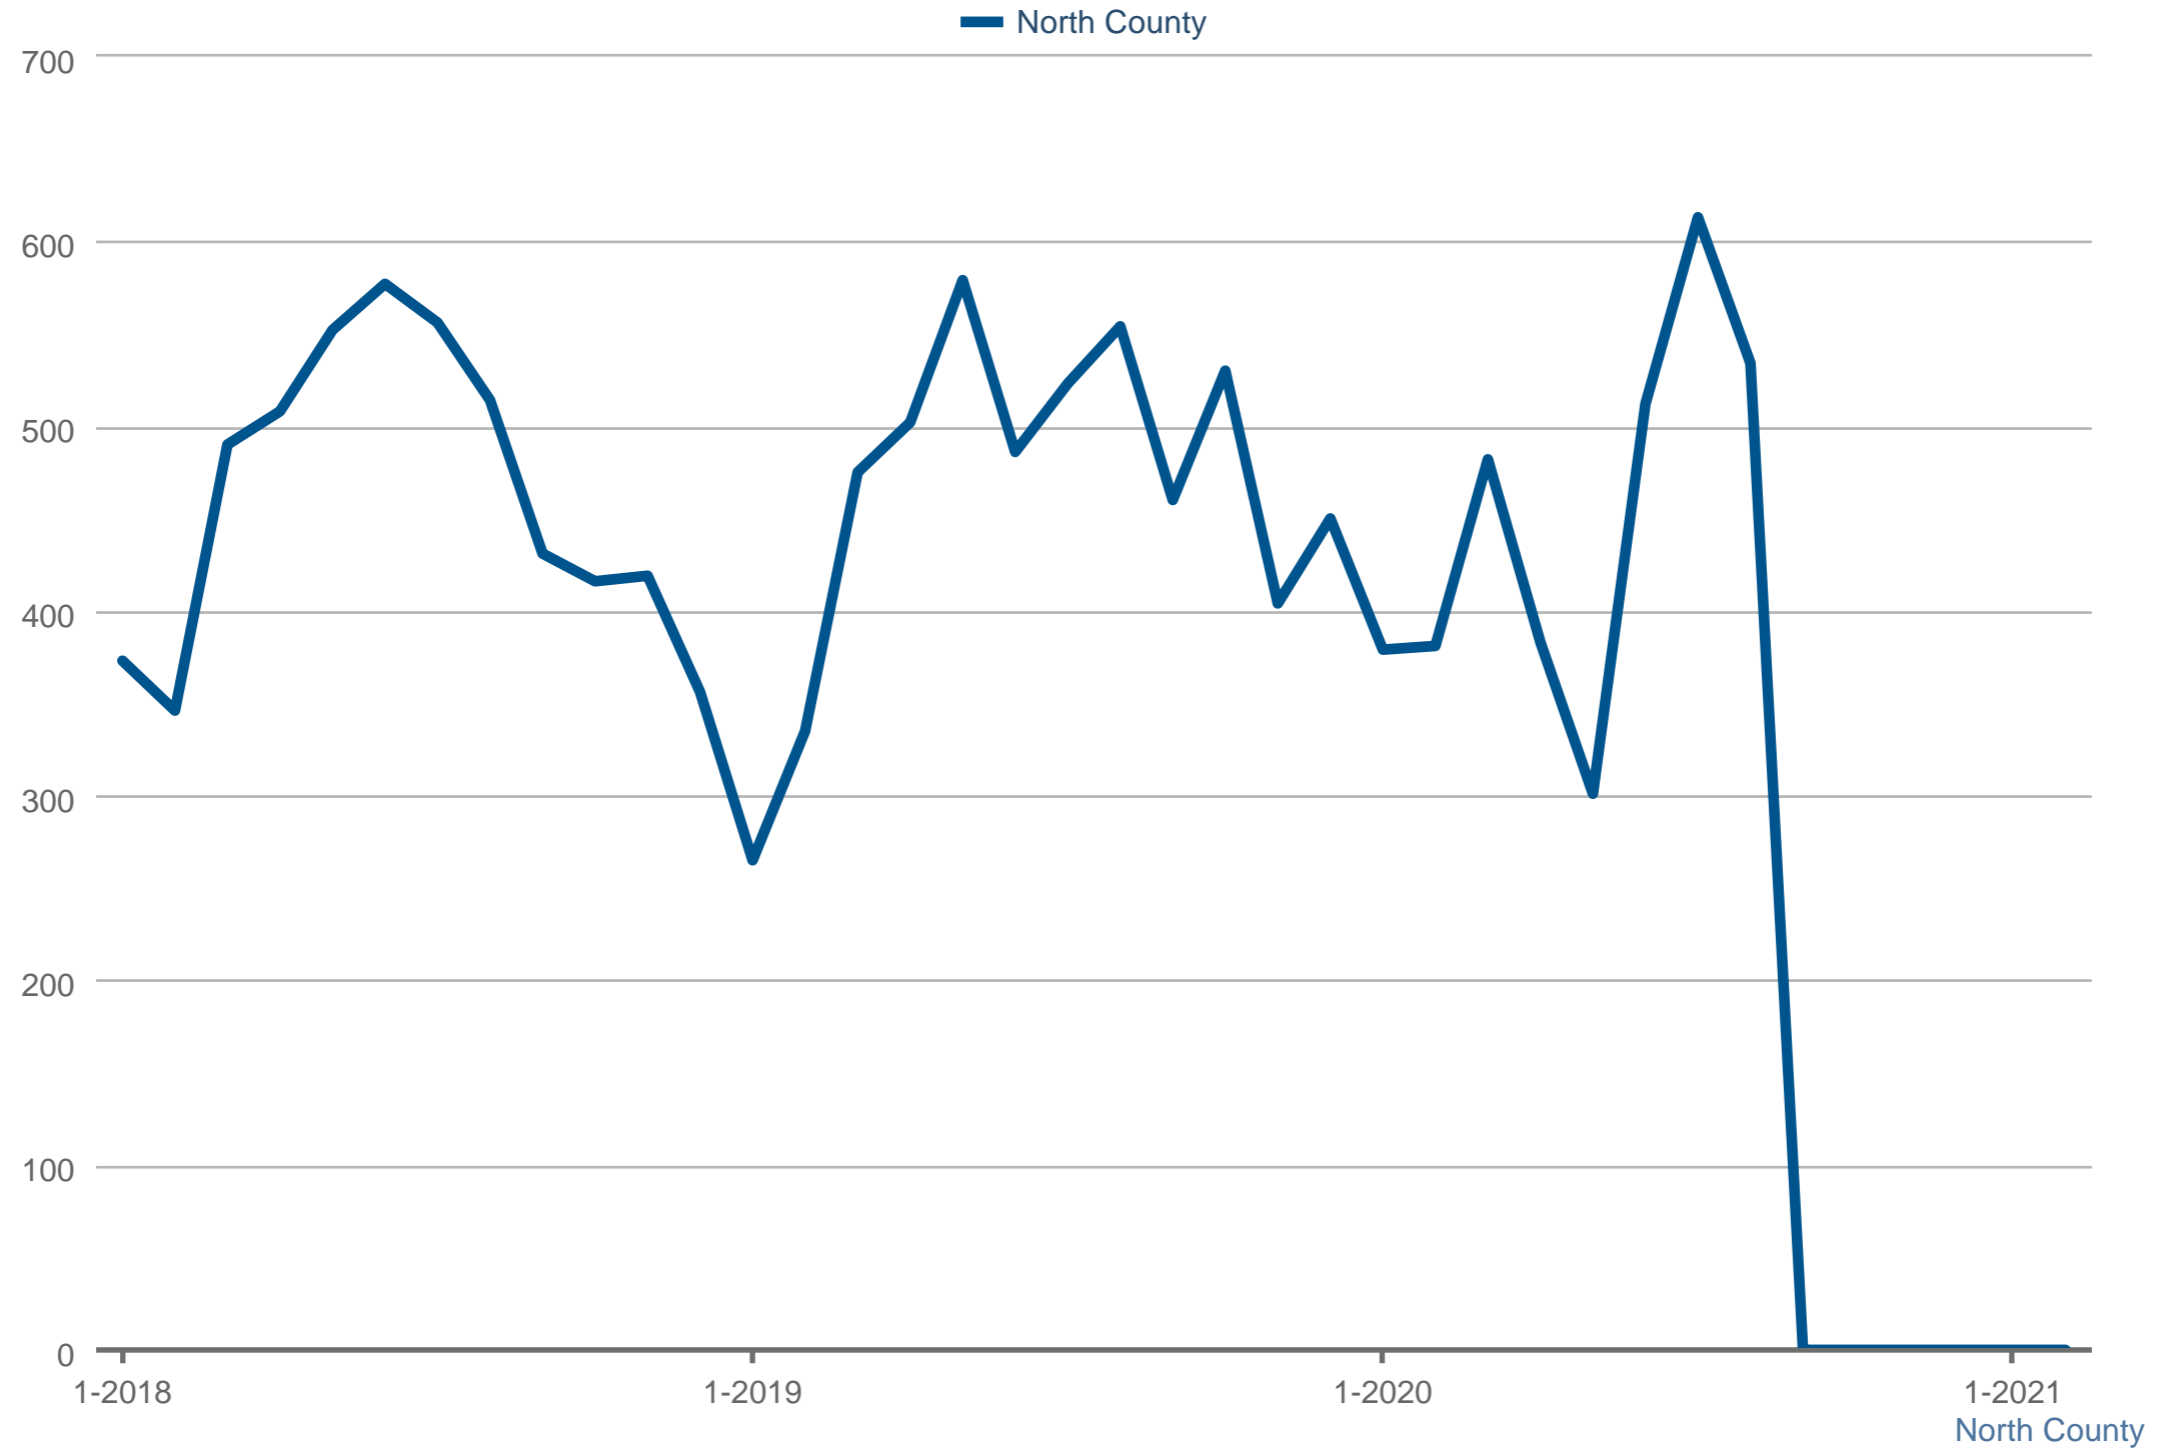

Sold Listings

Each data point is one month of activity. Data is from March 7, 2021.

All data from SPN®. Data deemed reliable but not guaranteed. InfoSparks © 2021 ShowingTime.