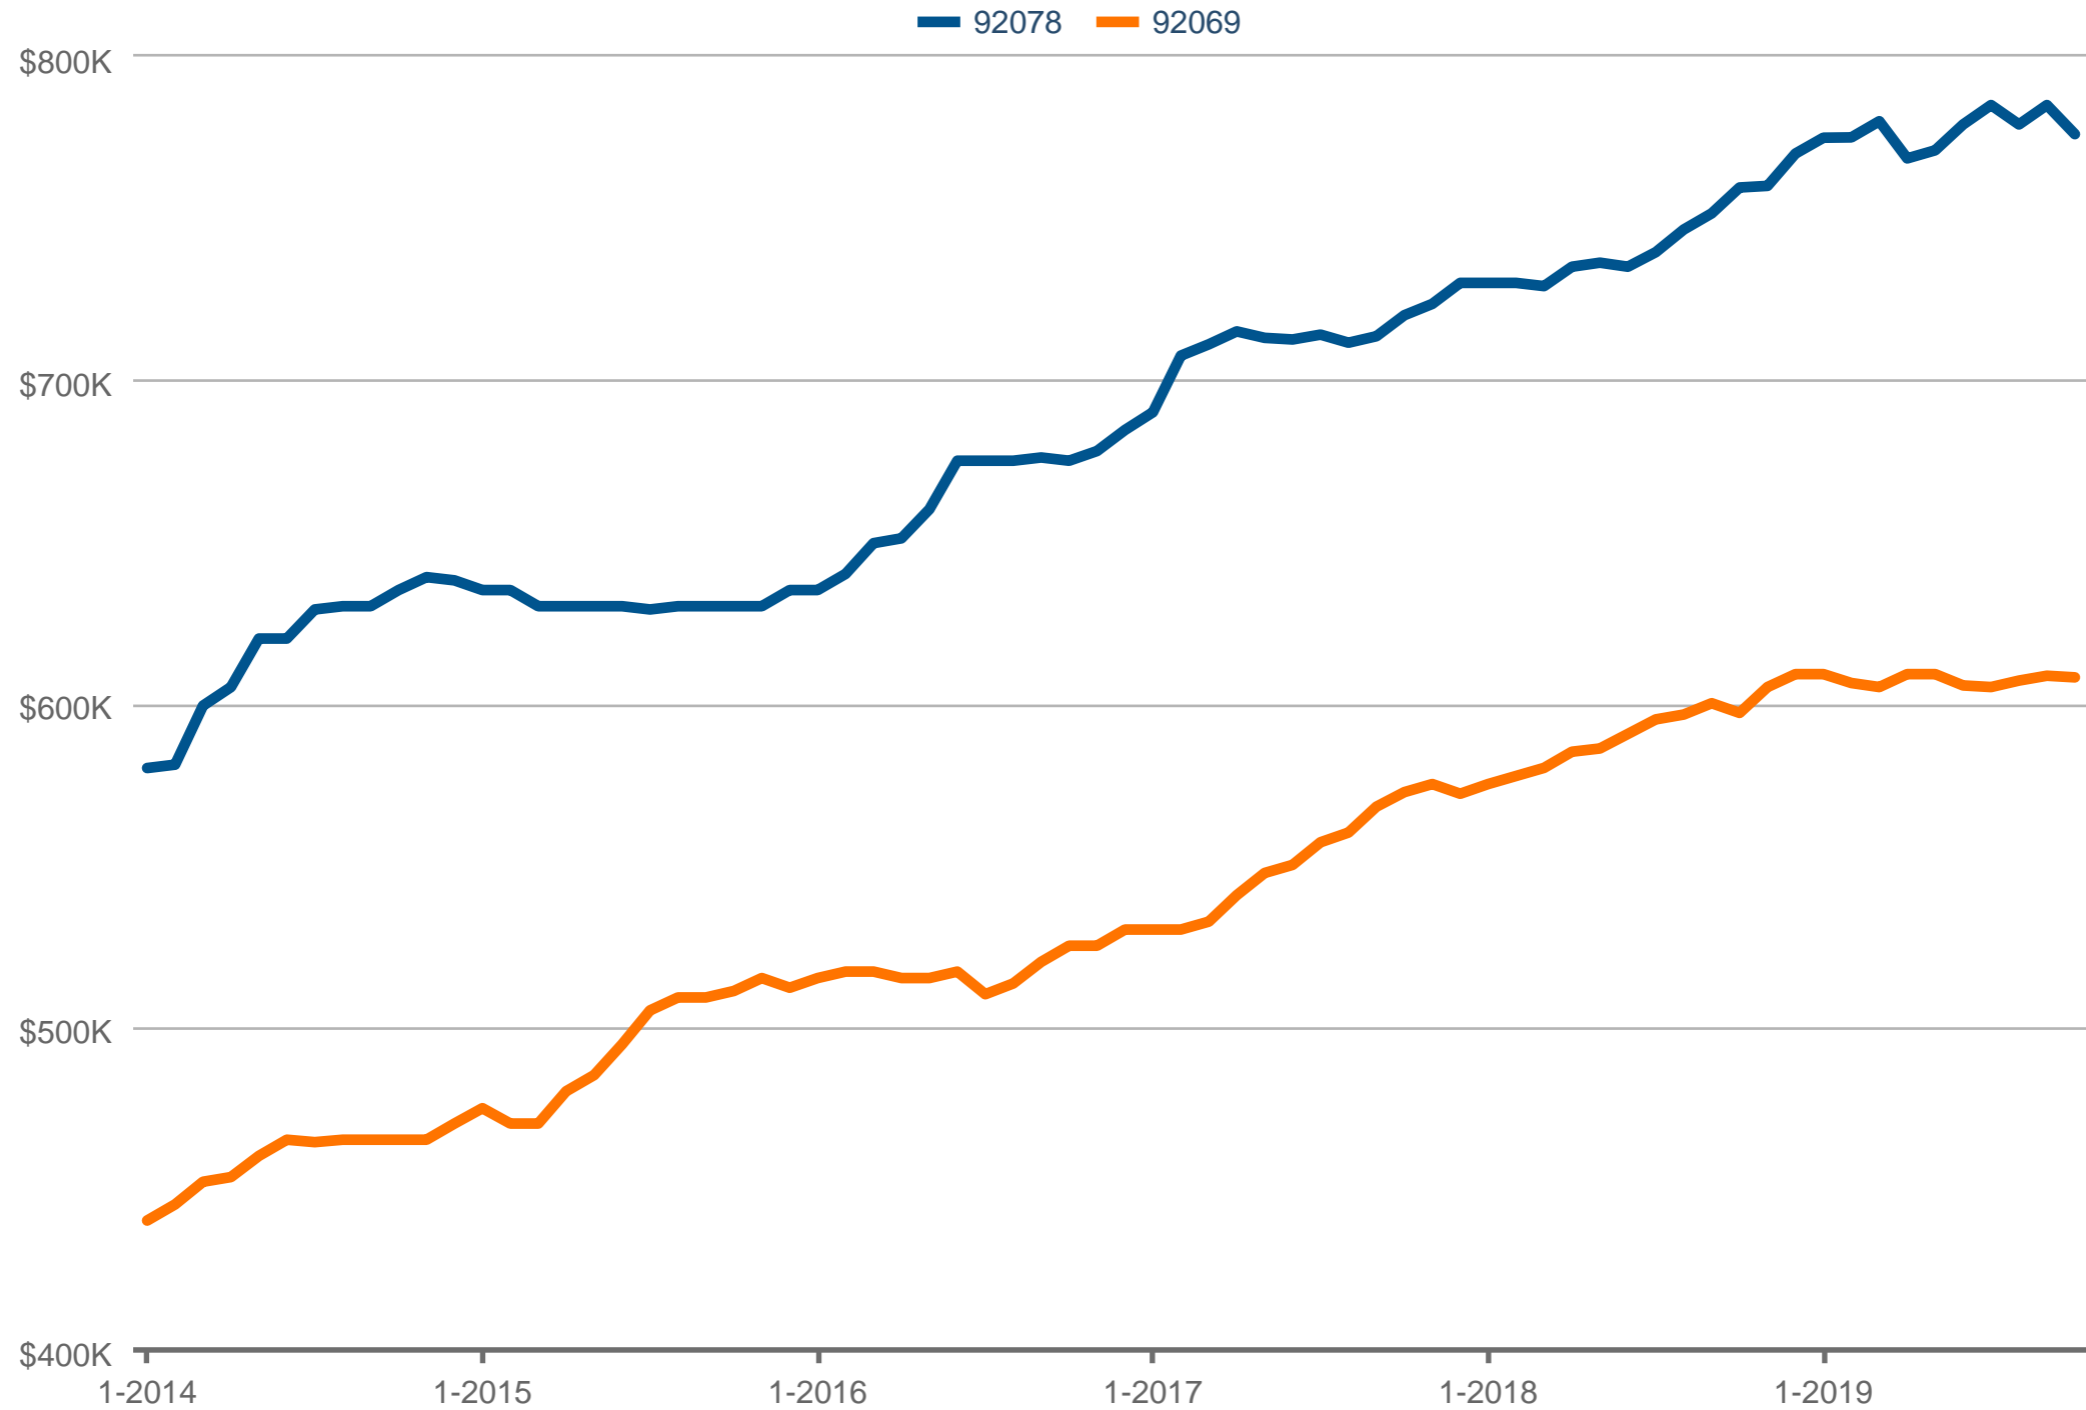

Median Sales Price

92078 & 92069: Detached

Each data point is 12 months of activity. Data is from November 19, 2019.

All data from SPN®. Data deemed reliable but not guaranteed. InfoSparks © 2019 ShowingTime.